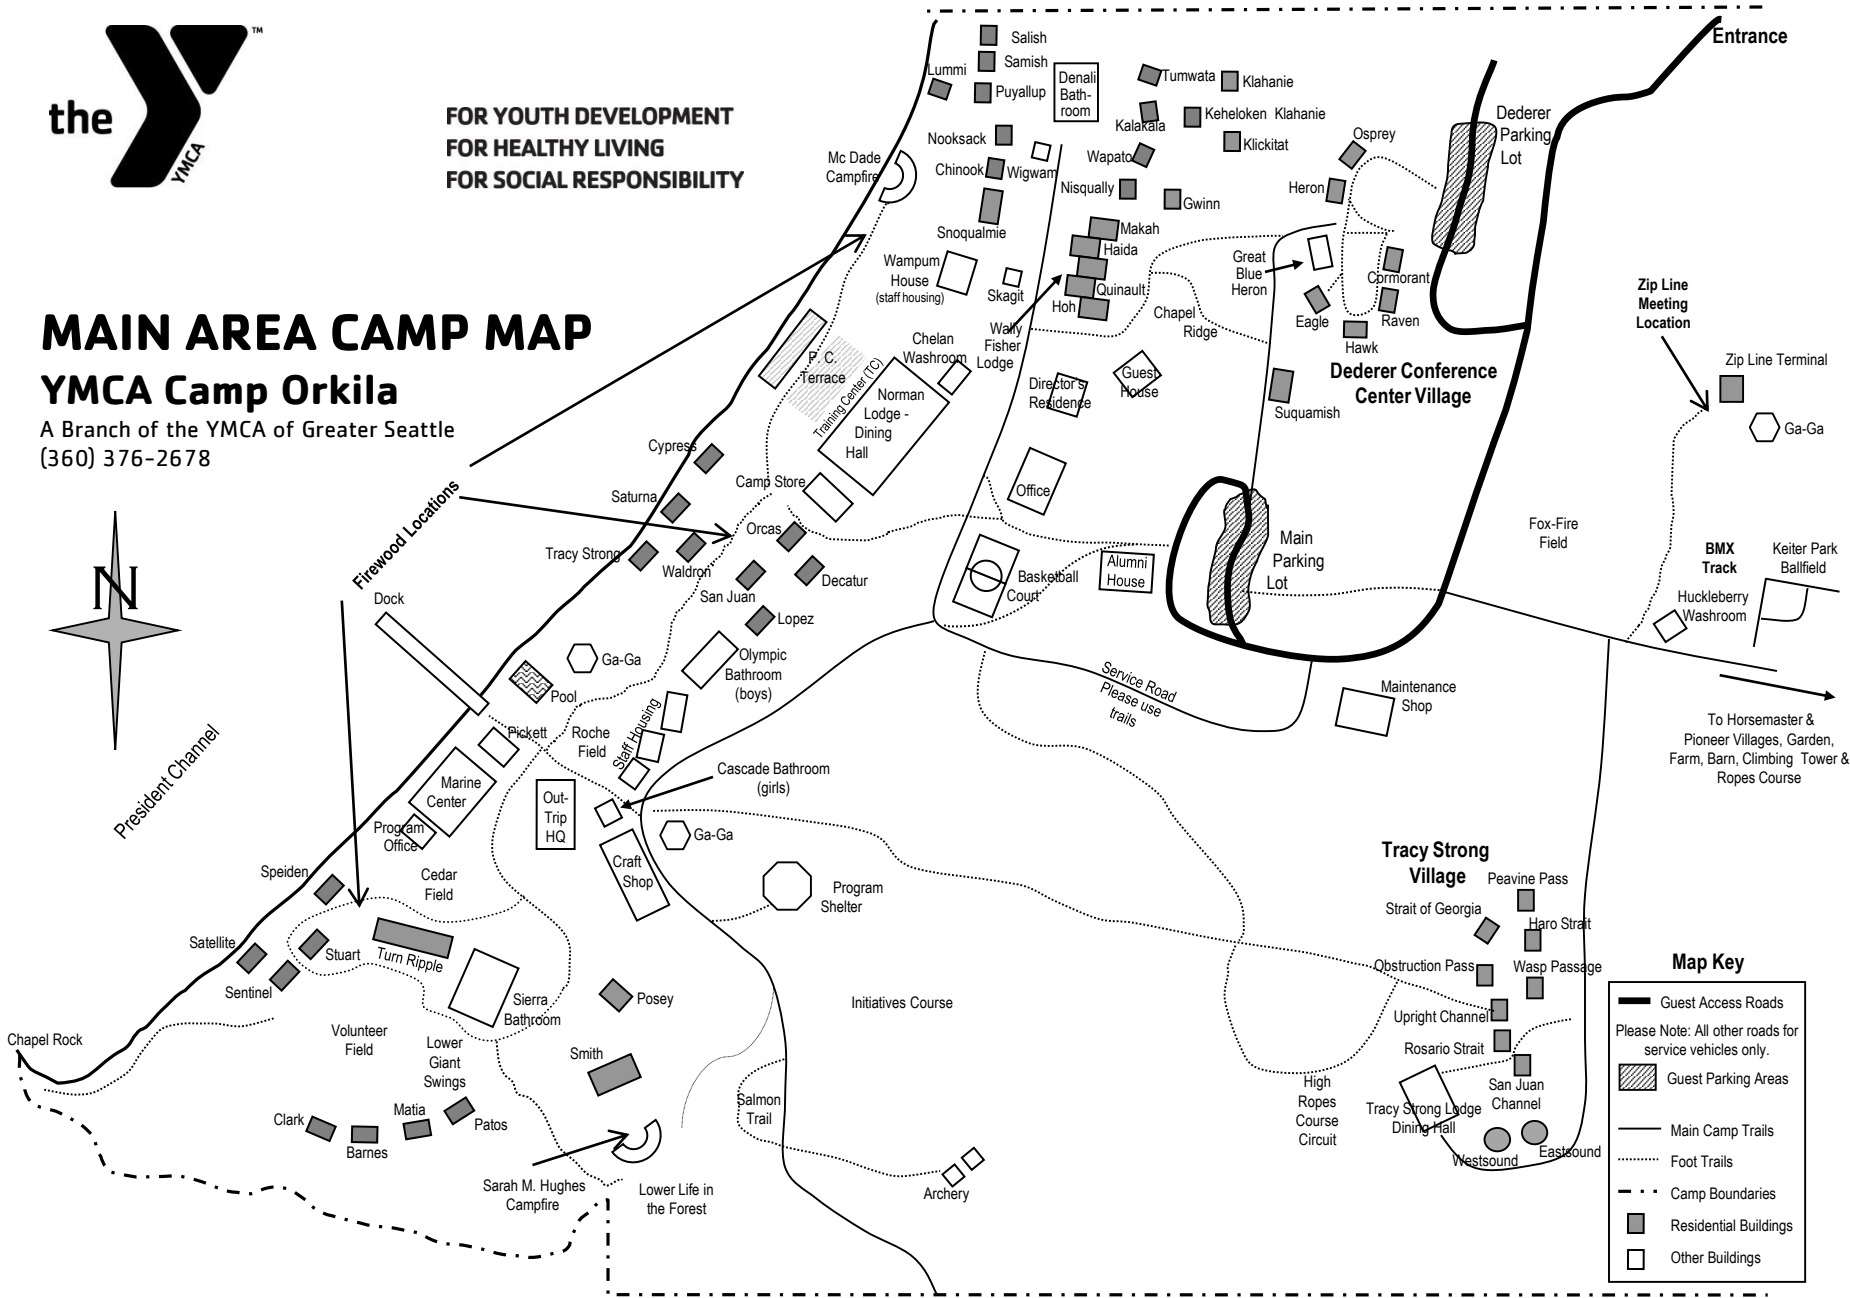

**FOR YOUTH DEVELOPMENT
FOR HEALTHY LIVING
FOR SOCIAL RESPONSIBILITY**

MAIN AREA CAMP MAP

YMCA Camp Orkila

A Branch of the YMCA of Greater Seattle
(360) 376-2678

Map Key

- Guest Access Roads
- Please Note: All other roads for service vehicles only.
- Guest Parking Areas
- Main Camp Trails
- Foot Trails
- Camp Boundaries
- Residential Buildings
- Other Buildings

Updated 2/25/2019

FARM AREA MAP

YMCA Camp Orkila